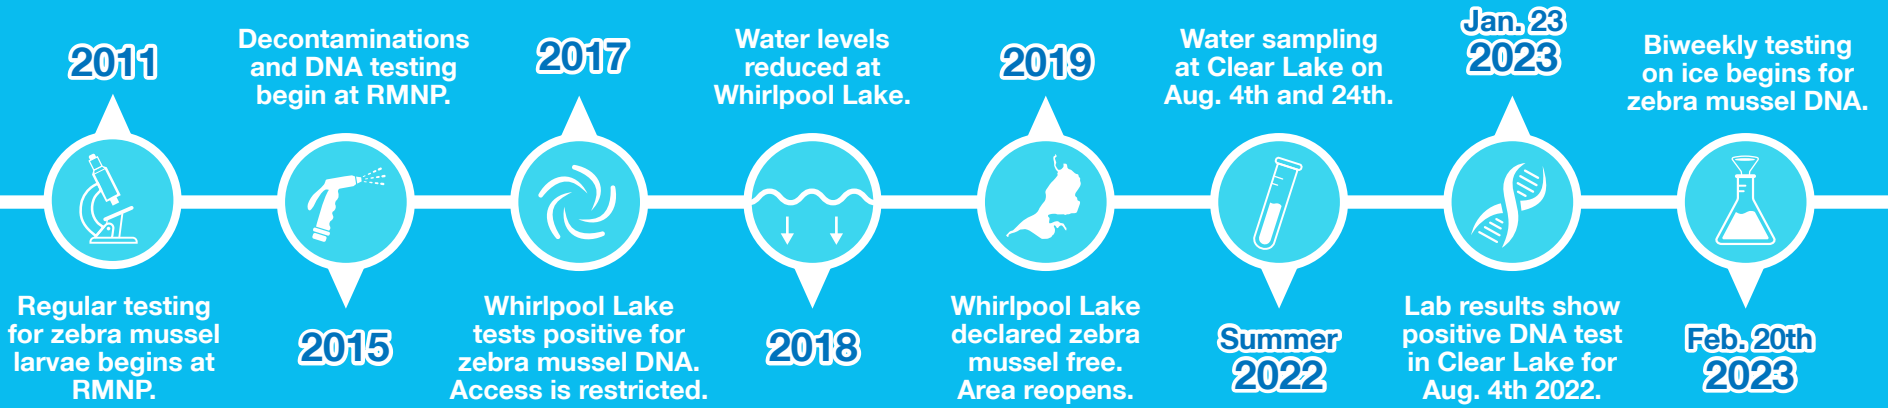

## Timeline of Zebra Mussels in Manitoba

## Future Steps and Testing

Only **1 out of 3** samples from the Aug. 4th testing at Clear Lake's Boat Cove returned positive results. Three samples taken on **Aug. 24th** in the same area tested **negative** for zebra mussel DNA. Finding eDNA is a signal that tells us we need to look closer. RMNP staff are working with First Nations and other levels of government to implement a monitoring program over the winter months. They will be attempting to determine whether this DNA was transported by watercraft, or a living or dead organism within the waterbody.