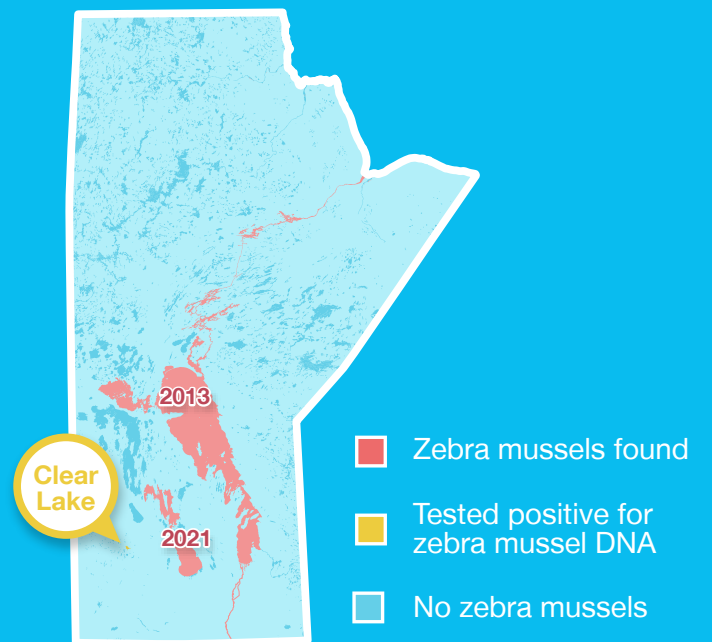

Distribution in Manitoba