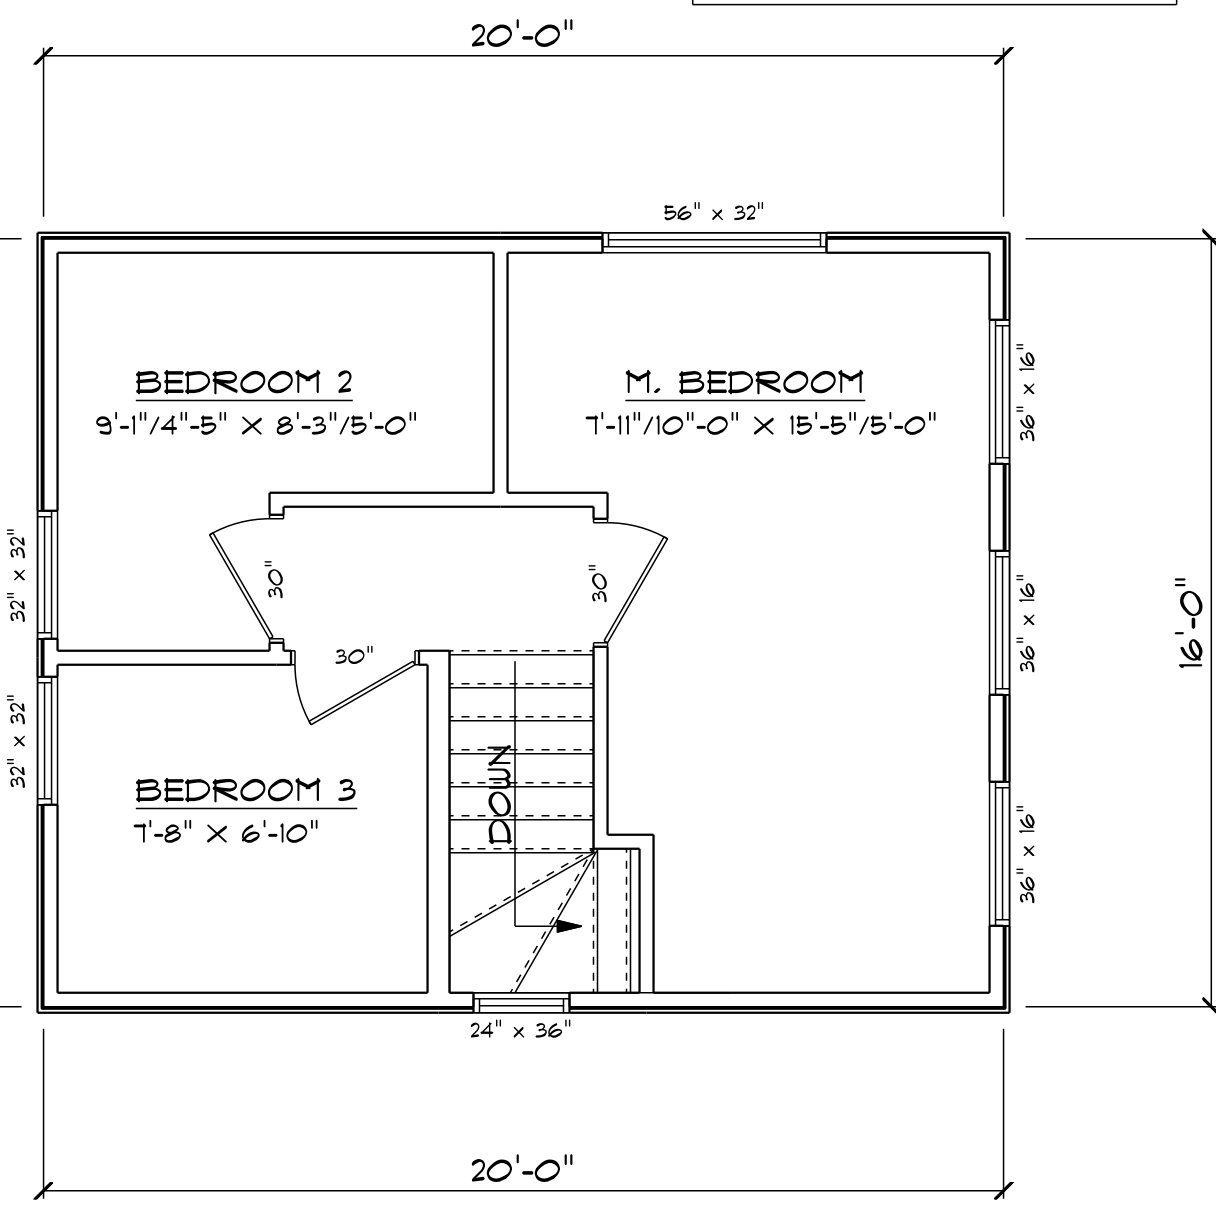

**MAIN FLOOR**  
 448 SQ FT

**LOFT**  
 320 SQ FT

**LEFT ELEVATION**

**FRONT ELEVATION**

SAMPLE DRAWING  
 DO NOT SCALE DRAWINGS

CLEAR LAKE  
 CABIN ASSN.  
 WASAGAMING, MB

BUILDER

CABIN 2

PROJECT

LEGAL DESCRIPTION

FLOOR PLANS  
 & ELEVATIONS

DRAWING TITLE

SCALE

SHEET NO.

B. W.

DRAWN BY