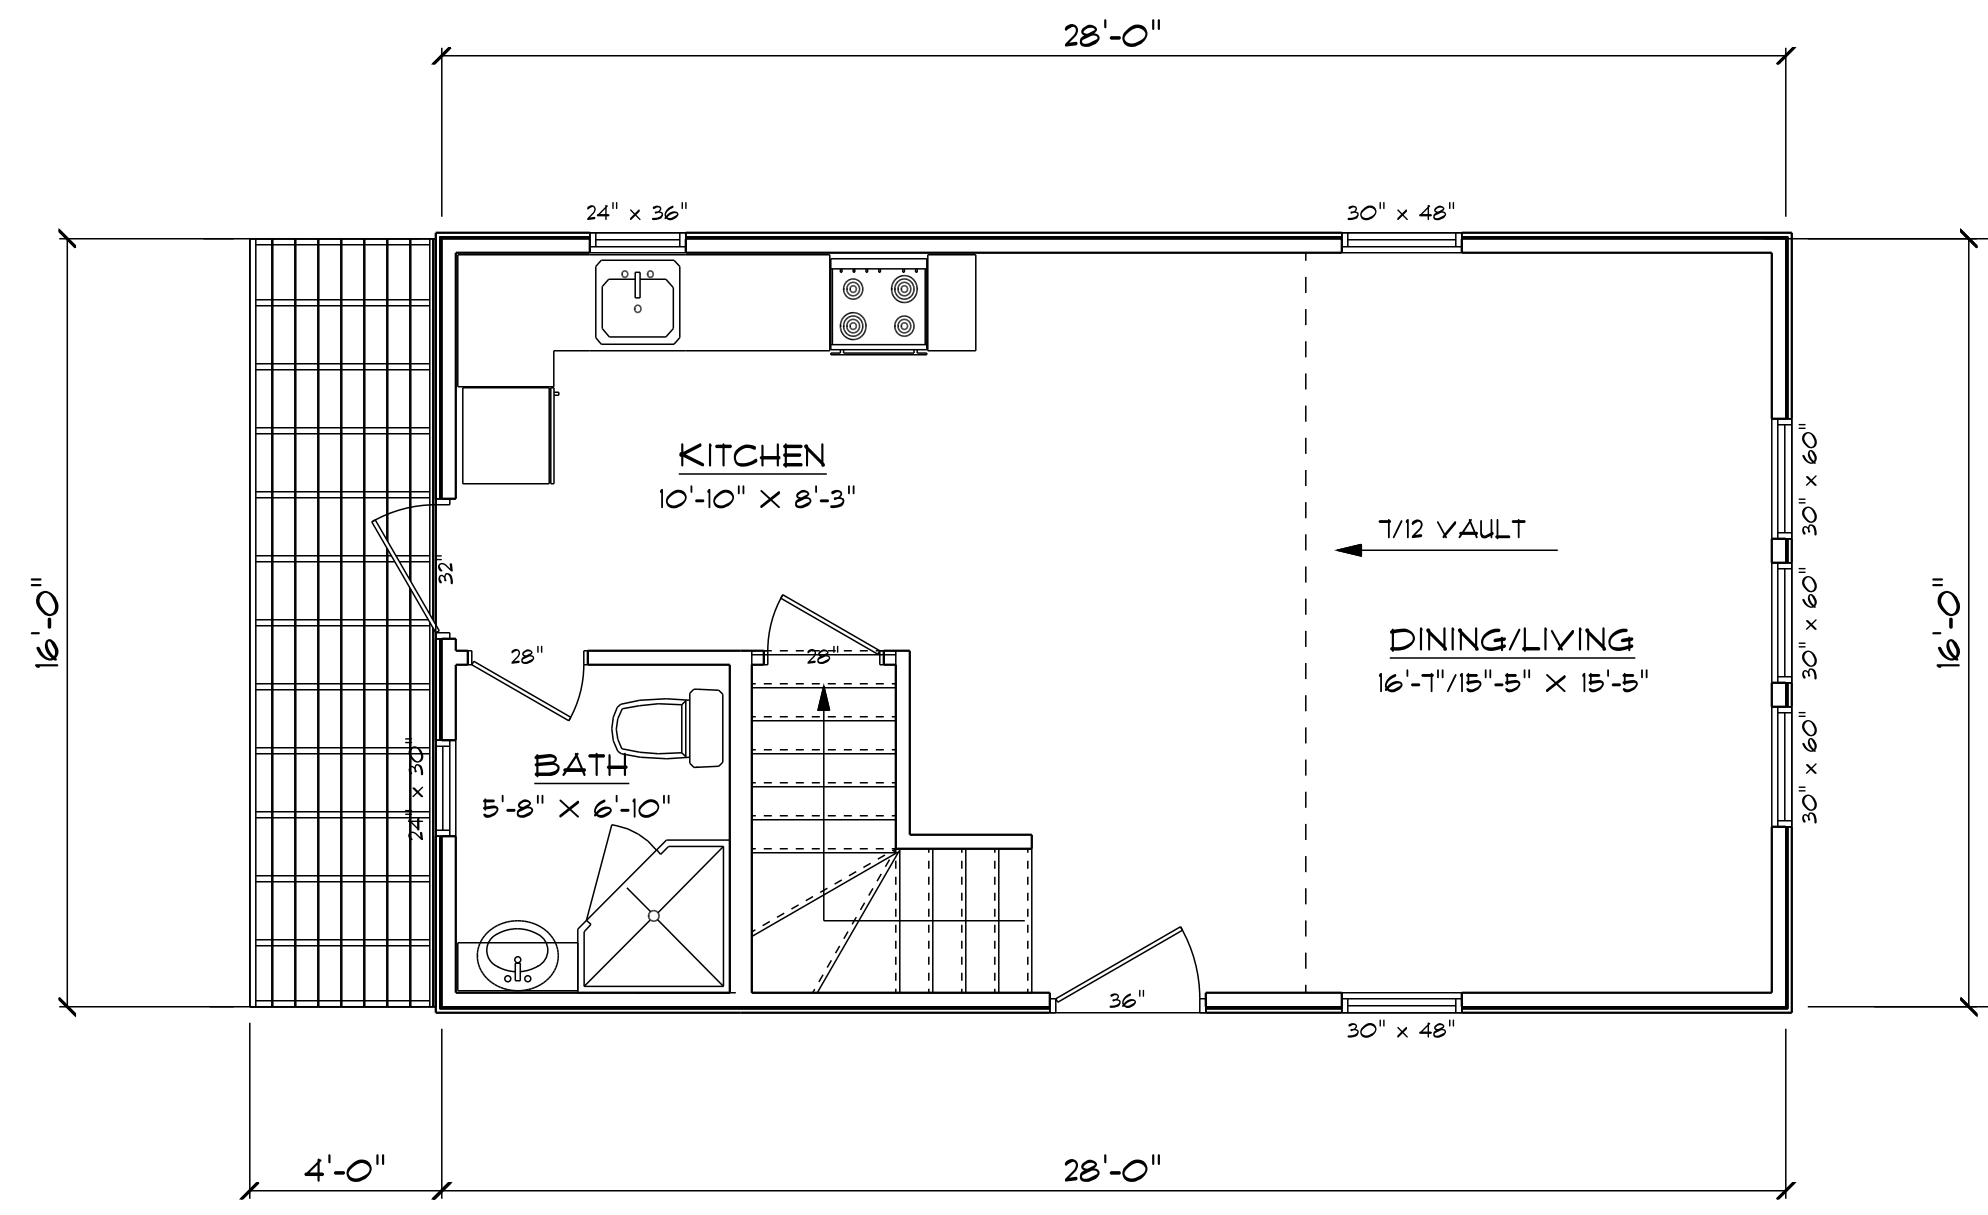

**MAIN FLOOR**  
 448 SQ FT

**LOFT**  
 320 SQ FT

**LEFT ELEVATION**

**FRONT ELEVATION**

SAMPLE DRAWING  
 DO NOT SCALE DRAWINGS

CLEAR LAKE  
 CABIN ASSN.  
 WASAGAMING, MB

BUILDER

CABIN 2

PROJECT

LEGAL DESCRIPTION

FLOOR PLANS  
 & ELEVATIONS

DRAWING TITLE

SCALE

SHEET NO.

B. W.

DRAWN BY